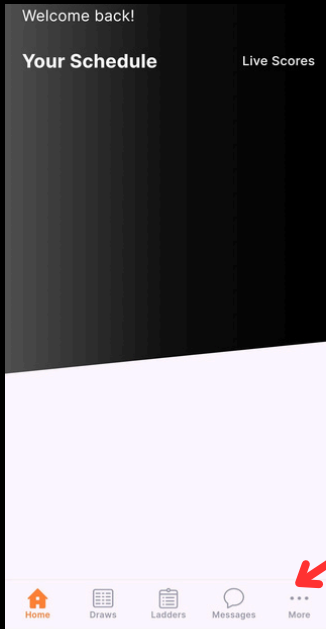

Checking Primary Registration Expiry Date

To check Primary Registration Expiry Date, Click on More

Select the Profile you are checking.

To Change the Profile
Click Switch Profile

Select the Profile to change to