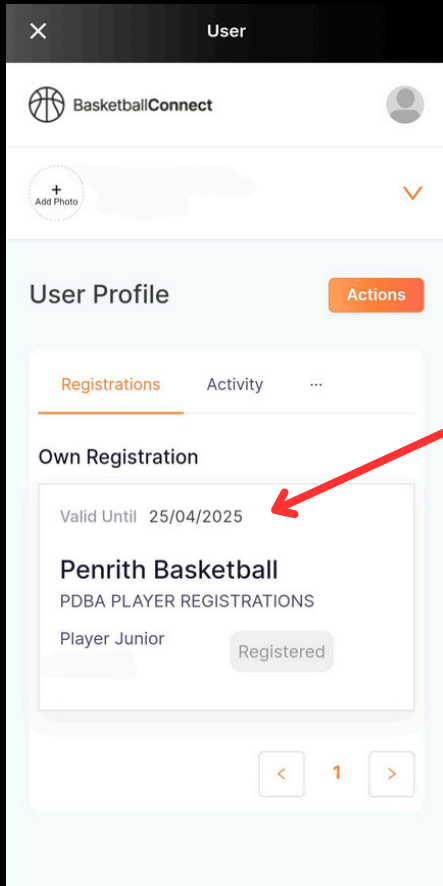

Checking Primary Registration Expiry Date

To check Primary Registration Expiry Date, Click on More

Select the Profile you are checking.

To Change the Profile
Click Switch Profile

Select the Profile to change to

Select My Profile

Click on My Full Profile

This will show the expiry date

SECONDARY REGISTRATIONS WILL NOT APPEAR ON THE APP