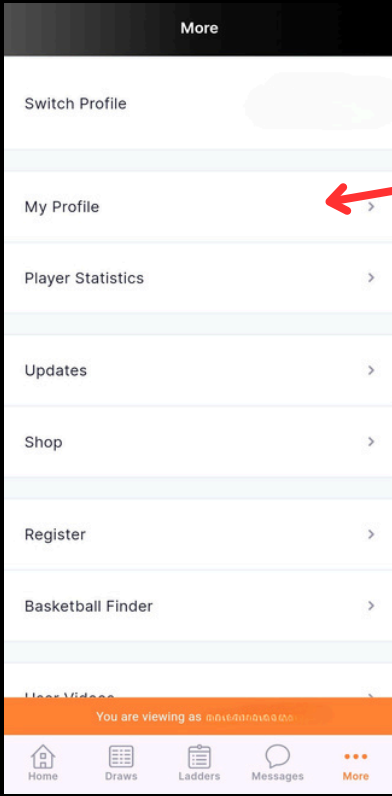

Checking Primary Registration Expiry Date

To check Primary Registration Expiry Date, Click on More

Select the Profile you are checking.

To Change the Profile
Click Switch Profile

Select the Profile to change to