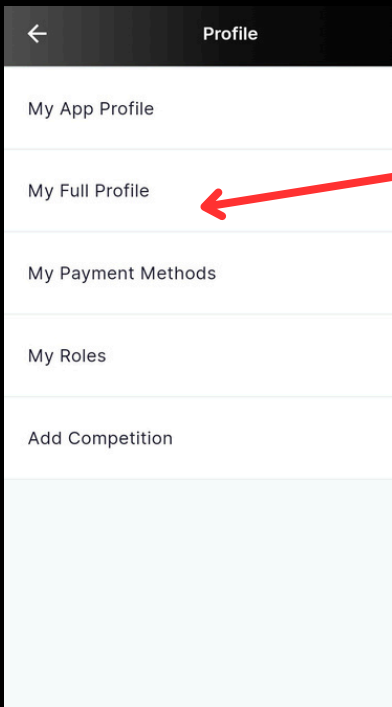

Click on My Full Profile