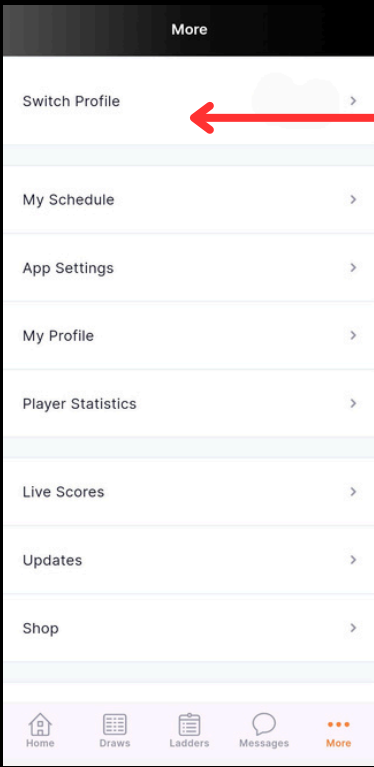

Checking Primary Registration Expiry Date

To check Primary Registration Expiry Date, Click on More

Select the Profile you are checking.

To Change the Profile
Click Switch Profile

Select the Profile to change to