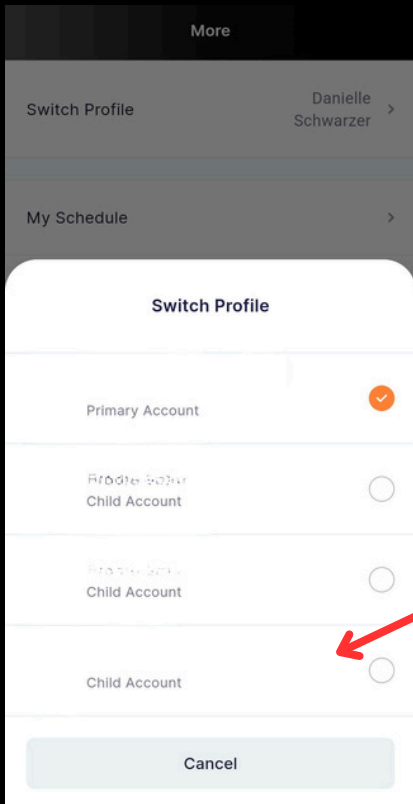

Checking Primary Registration Expiry Date

To check Primary Registration Expiry Date, Click on More

Select the Profile you are checking.

To Change the Profile
Click Switch Profile

Select the Profile to change to