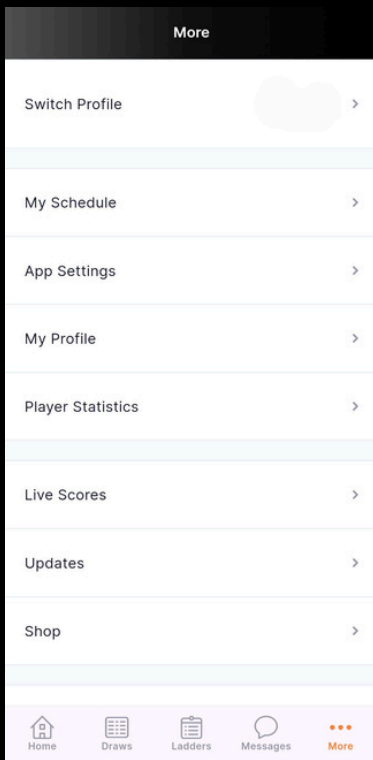

Checking Primary Registration Expiry Date

To check Primary Registration Expiry Date, Click on More

Select the Profile you are checking.

To Change the Profile
Click Switch Profile

Select the Profile to change to

Select My Profile

Click on My Full Profile

This will show the expiry date

SECONDARY REGISTRATIONS WILL NOT APPEAR ON THE APP